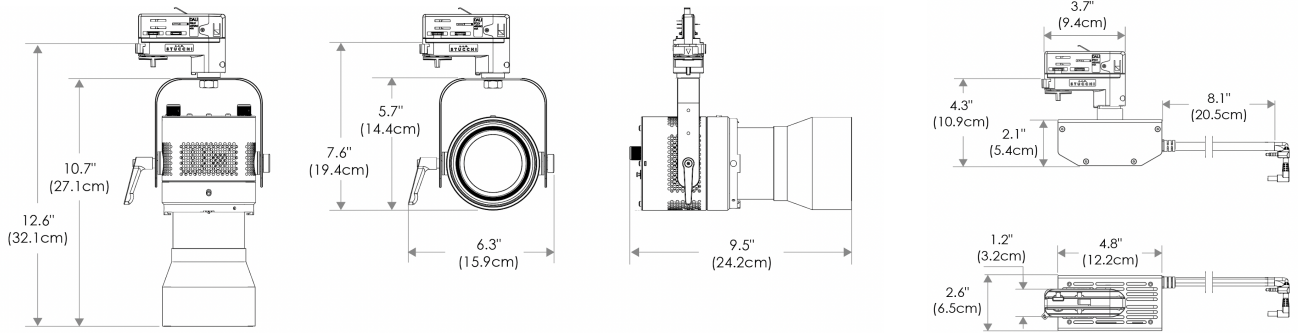

MECHANICAL FIGURES

PSP

US