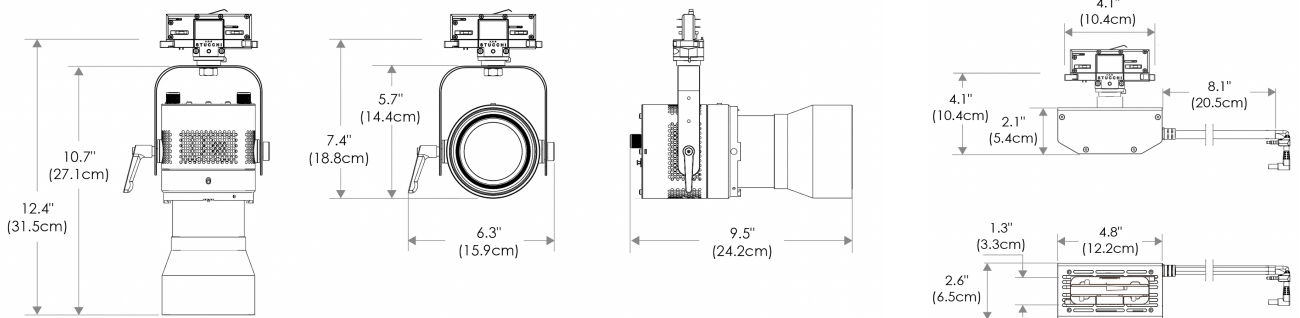

### SPECIFICATIONS

Beam Angle	20°
CRI / TLCI	95/90 typical (in CCT Mode of 2800K-6500K)
Dimming	100% - 0% flicker free
AC Power Draw	90W max
AC Input	100 - 240V AC, 50 - 60Hz
Remote Control	DMX 512
Cooling	Fan Cooled
Acoustic Noise	19 dBA (Auto Mode)
Operating Temp.	32 - 104°F (0 - 40°C)
Weight (Fixture + Power Supply)	3.4lb / 1.6kg

## MECHANICAL FIGURES

PSP

US

PSP

EU

## PHOTOMETRIC DATA

Distance		3' (~0.9 m)	10' (~3.0 m)	15' (~4.6 m)
@3200K	fc	1267	106	53
	lux	13638	1141	571
@5600K	fc	1309	110	55
	lux	14090	1185	593
Beam Diameter		Ø 1.0' (~0.3m)	Ø 3.5' (~1.1m)	Ø 5.3' (~1.6m)